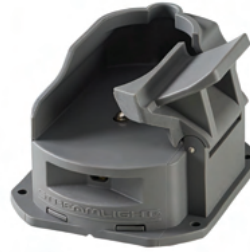

### RIGHT-ANGLE TORCH

Battery life indicator in switch:

- Green indicates full charge
- Turns red when battery is nearing low voltage
- Flashes red continuously when 15 minutes left of battery life

New charger design:

- Survivor X securely locks into the charger - fits snugly in place
- Quick release latch for one-handed grab-and-go
- Easy to remove with gloved hands

Strong spring-loaded clip securely grabs onto belts and gear; D-ring provides forward hanging orientation

**Material/ Lens** Housing, base and battery housing made from high-impact super tough nylon offering exceptional durability. All openings are O-ring sealed for IP67 waterproofing. Spring-loaded clip with built in D-ring easily attaches to belts and harnesses and reduces unwanted rotation. One way valve for case venting.

**Dims/ Weight** Height: 17.92 cm; Height in charger: 22.02 cm; Width: 7.24 cm; Diameter: 7.29 cm; Grip area: Height: 9.14 cm; Thickness: 3.43cm; Width: 5.59 cm Weight: 346g (with lithium ion or AA alkaline); 363g (with AA Alkaline)